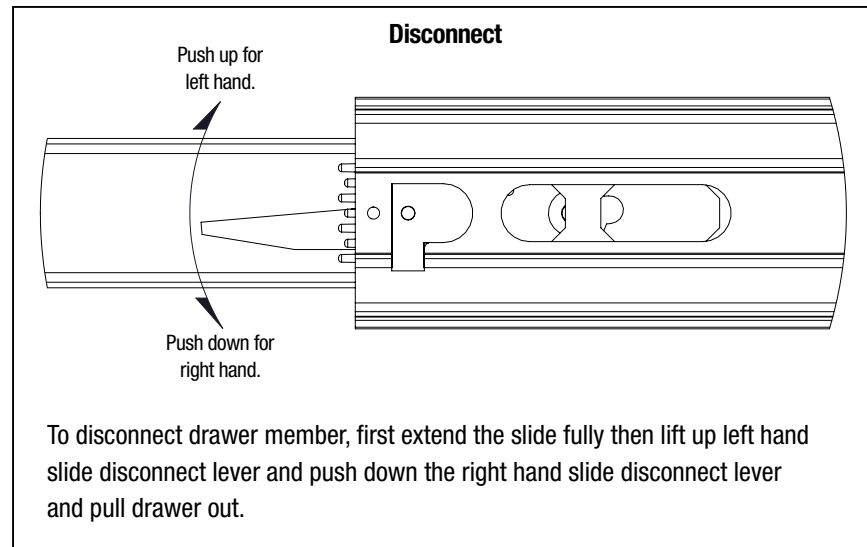

6500 Full Extension Lever Disconnect Drawer Slide

KNAPE & VOGT

2700 Oak Industrial Drive NE Grand Rapids, MI 49505
800.253.1561 • 616.459.3311 • fax 616.459.3290 www.kv.com