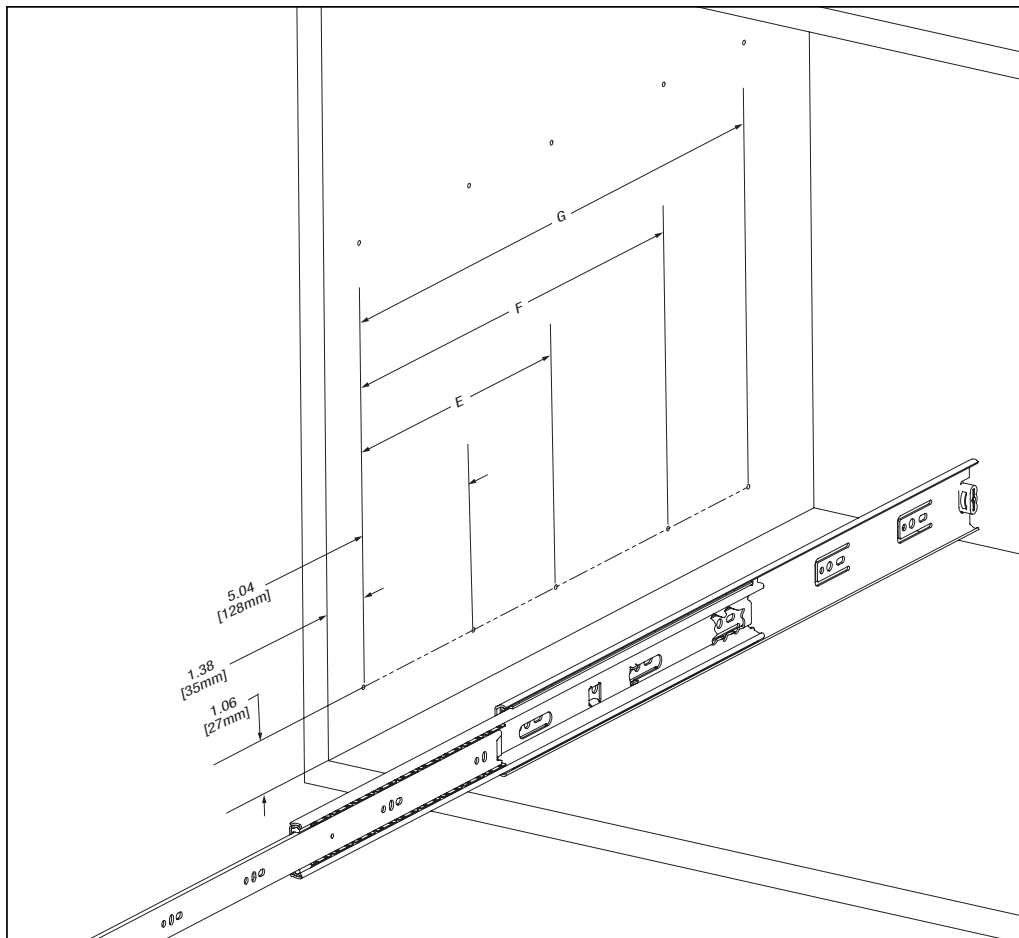

6500 Full Extension Lever Disconnect Drawer Slide

KNAPE & VOGT

2700 Oak Industrial Drive NE Grand Rapids, MI 49505
800.253.1561 • 616.459.3311 • fax 616.459.3290 www.kv.com