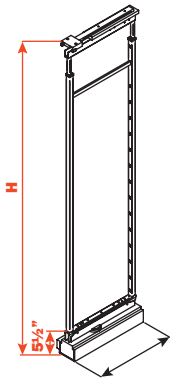

Straight pantry unit

* all parts must be ordered separately.

Frame

Height-adjustable frame, for overlay and inset doors.

Part#	Depth	Width	Full set height: slide + frame	Recommended # of Baskets
QCE1205	19-9/16"	1-3/16"	41-23/32" - 59-1/16"	3
QCE1605	19-9/16"	1-3/16"	57-15/32" - 74-13/16"	4
QCE1905	19-9/16"	1-3/16"	69-9/32" - 86-5/8"	5

Available in:

VCH - Champagne finish

VG - Gray finish

Slide

Full extension slide with soft close return.
Load capacity 265 lbs (120 kg).

Part#	Depth	Width	Height
QGCFTM/13	18-7/8"	/	5-1/2"

Brackets

Adjustable door-mounting bracket, fast application to frame internal holes.
For doors over 7' tall we suggest to use 3 door-mounting brackets.

Part#	Depth	Width	Height
QCK130N	1-5/8"	9-7/8"	1-13/16"
QCK140N	1-5/8"	13-13/16"	1-13/16"
QCK145N	1-5/8"	15-3/4"	1-13/16"
QCK160N	1-5/8"	21-5/8"	1-13/16"

Available in:

VCH - Champagne finish

VG - Gray finish

Installation

Min interior depth: 19-11/16"

Min interior opening: door-mounting bracket length +3/8"

Basket

Easy insertion and removal, non slip melamine surface, height adjustable basket assembly.

Part#	Depth	Width	Height
QCC30ASAOM	16-3/16"	9-11/16"	3-11/16"
QCC40ASAOM	16-3/16"	13-5/8"	3-11/16"
QCC45ASAOM	16-3/16"	15-5/8"	3-11/16"
QCC60ASAOM	16-3/16"	21-1/2"	3-11/16"