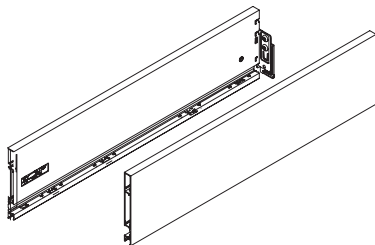

## Grass Vionaro inset drawer sides, 89 mm high

- > 3-dimensional adjustment: Integrated side, height and tilt
- > Order qty: 1 pair

GRASS  
**25**  
YEAR  
WARRANTY

Length	Graphite	Silver
270 mm	550.41.327	550.41.527
350 mm	550.41.335	550.41.535
400 mm	550.41.340	550.41.540
450 mm	550.41.345	550.41.545
500 mm	550.41.350	550.41.550

## Grass Vionaro drawer sides, 121 mm high

- > 3-dimensional adjustment: Integrated side, height and tilt
- > Order qty: 1 pair

GRASS  
**25**  
YEAR  
WARRANTY

Length	Graphite	Silver
350 mm	550.42.335	550.42.535
400 mm	550.42.340	550.42.540
450 mm	550.42.345	550.42.545
500 mm	550.42.350	550.42.550

## Grass Vionaro drawer sides, 185 mm high

- > 3-dimensional adjustment: Integrated side, height and tilt
- > Order qty: 1 pair

GRASS  
**25**  
YEAR  
WARRANTY

Length	Graphite	Silver
270 mm	550.43.327	550.43.527
350 mm	550.43.335	550.43.535
400 mm	550.43.340	550.43.540
450 mm	550.43.345	550.43.545
500 mm	550.43.350	550.43.550